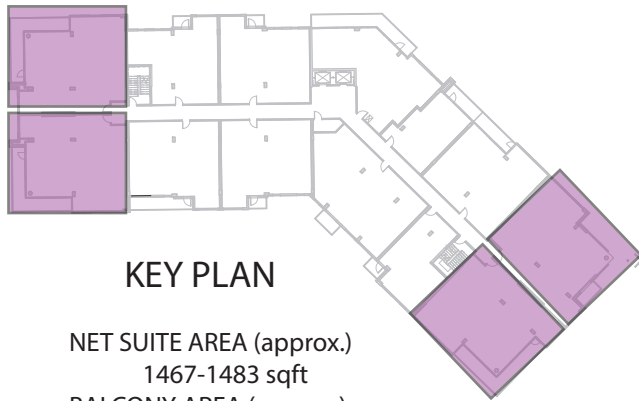

THE ELIZA

SUITE A2 (2 Bedroom+ Den)
(LEVEL 100-200)

KEY PLAN

NET SUITE AREA (approx.)
1467-1483 sqft
BALCONY AREA (approx.)
50 sqft

UNIT(S): 101, 107, 108, 113
201, 207, 208, 213

NOTE: SUITES MAY VARY DUE TO MINOR
ADJUSTMENTS DURING CONSTRUCTION