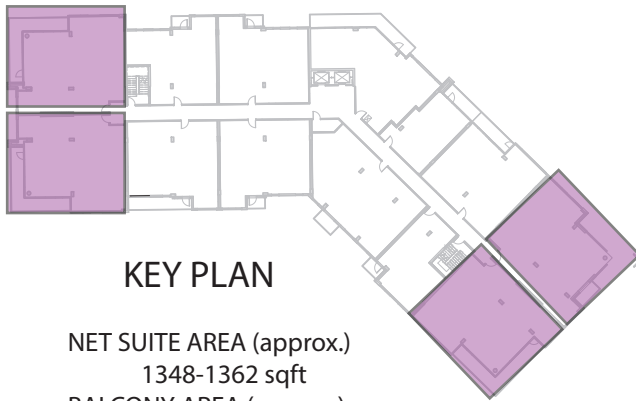

THE ELIZA

SUITE A3 (2 Bedroom+ Den)
(LEVEL 600)

KEY PLAN

NET SUITE AREA (approx.)
1348-1362 sqft
BALCONY AREA (approx.)
325 sqft

UNIT(S): 601, 607, 608, 613

NOTE: SUITES MAY VARY DUE TO MINOR
ADJUSTMENTS DURING CONSTRUCTION