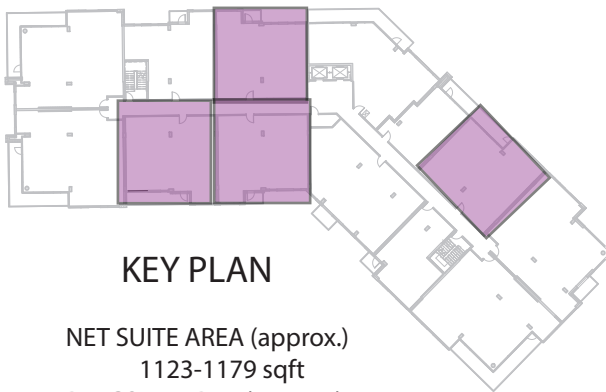

THE ELIZA

SUITE B (2 Bedroom)
(LEVEL 100-600)

KEY PLAN

NET SUITE AREA (approx.)
1123-1179 sqft
BALCONY AREA (approx.)
40 sqft

UNIT(S): 103, 106, 112
203, 206, 211, 212
303, 306, 311, 312
403, 406, 411, 412
503, 506, 511, 512
603, 606, 611, 612

NOTE: SUITES MAY VARY DUE TO MINOR
ADJUSTMENTS DURING CONSTRUCTION