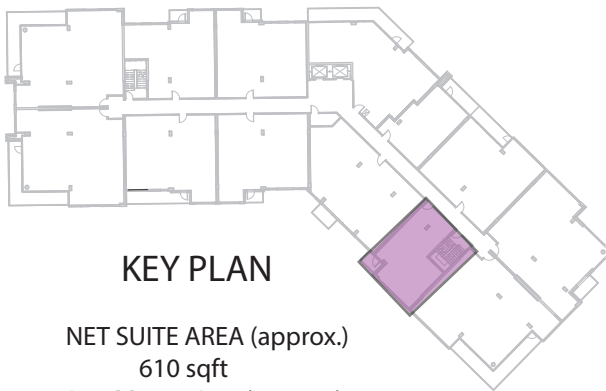

THE ELIZA

SUITE C2 (1 Bedroom)
(LEVEL 600)

KEY PLAN

NET SUITE AREA (approx.)
610 sqft
BALCONY AREA (approx.)
40 sqft

UNIT(S): 609

NOTE: SUITES MAY VARY DUE TO MINOR
ADJUSTMENTS DURING CONSTRUCTION