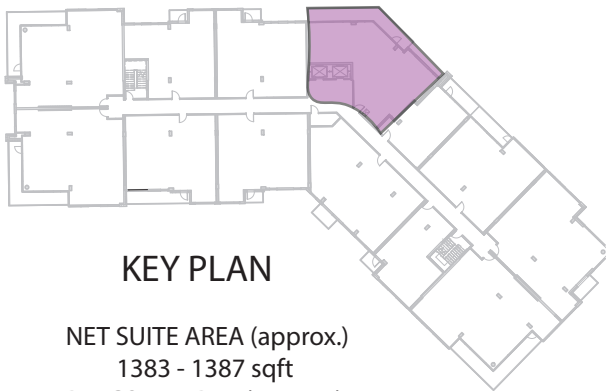

THE ELIZA

SUITE E2 (2 Bedroom+ Den)
(LEVEL 100 - 200)

KEY PLAN

NET SUITE AREA (approx.)
1383 - 1387 sqft
BALCONY AREA (approx.)
125 sqft

UNIT(S): 104, 204

NOTE: SUITES MAY VARY DUE TO MINOR
ADJUSTMENTS DURING CONSTRUCTION